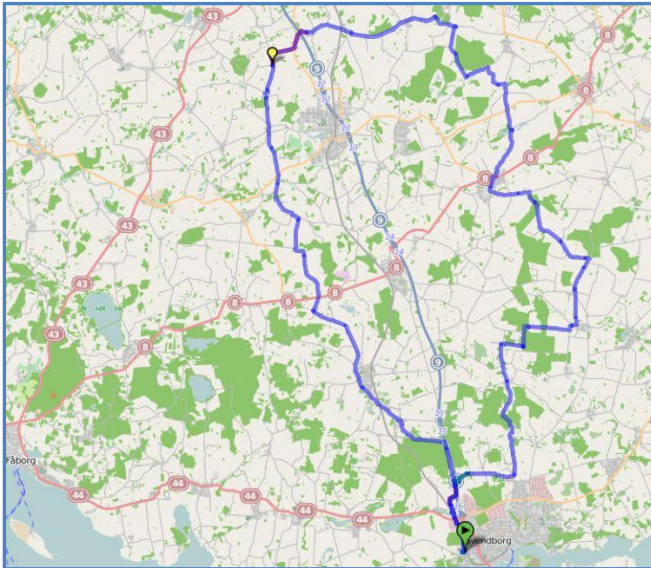

# Svendborg- Dream Hellerup 2012

## Hellerup 80 km

Course Details	
Track Points	1121
Distance	80.95 kms
Estimated Time	3:16:25
Ascent	298 meters
Descent	297 meters
Start Elevation	30 meters
Finish Elevation	30 meters
Minimum Elevation	30 meters
Maximum Elevation	100 meters

## Hellerup 100 km

Course Details	
Track Points	1365
Distance	98.18 kms
Estimated Time	3:57:23
Ascent	359 meters
Descent	359 meters
Start Elevation	29 meters
Finish Elevation	29 meters
Minimum Elevation	18 meters
Maximum Elevation	106 meters

## Hellerup 120 km

Course Details	
Track Points	1723
Distance	118.75 kms
Estimated Time	4:50:48
Ascent	470 meters
Descent	474 meters
Start Elevation	32 meters
Finish Elevation	27 meters
Minimum Elevation	1 meters
Maximum Elevation	106 meters