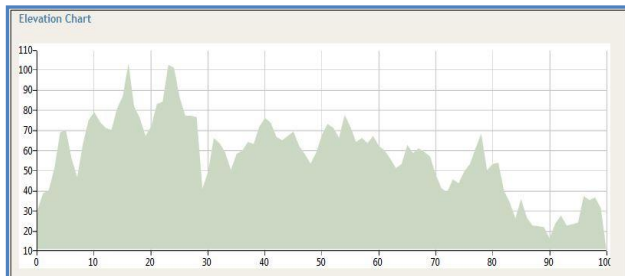

## Hellerup 80 km

Course Details	
Track Points	1121
Distance	80.95 kms
Estimated Time	3:16:25
Ascent	298 meters
Descent	297 meters
Start Elevation	30 meters
Finish Elevation	30 meters
Minimum Elevation	30 meters
Maximum Elevation	100 meters

## Hellerup 100 km

Course Details	
Track Points	1365
Distance	98.18 kms
Estimated Time	3:57:23
Ascent	359 meters
Descent	359 meters
Start Elevation	29 meters
Finish Elevation	29 meters
Minimum Elevation	18 meters
Maximum Elevation	106 meters

## Hellerup 120 km

Course Details	
Track Points	1723
Distance	118.75 kms
Estimated Time	4:50:48
Ascent	470 meters
Descent	474 meters
Start Elevation	32 meters
Finish Elevation	27 meters
Minimum Elevation	1 meters
Maximum Elevation	106 meters