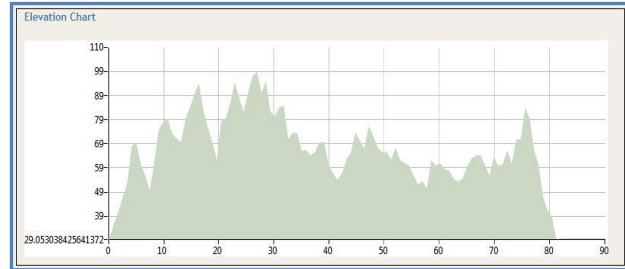

## Hellerup 80 km

Course Details	
Track Points	1121
Distance	80.95 kms
Estimated Time	3:16:25
Ascent	298 meters
Descent	297 meters
Start Elevation	30 meters
Finish Elevation	30 meters
Minimum Elevation	30 meters
Maximum Elevation	100 meters

## Hellerup 100 km

Course Details	
Track Points	1365
Distance	98.18 kms
Estimated Time	3:57:23
Ascent	359 meters
Descent	359 meters
Start Elevation	29 meters
Finish Elevation	29 meters
Minimum Elevation	18 meters
Maximum Elevation	106 meters

## Hellerup 120 km

Course Details	
Track Points	1723
Distance	118.75 kms
Estimated Time	4:50:48
Ascent	470 meters
Descent	474 meters
Start Elevation	32 meters
Finish Elevation	27 meters
Minimum Elevation	1 meters
Maximum Elevation	106 meters