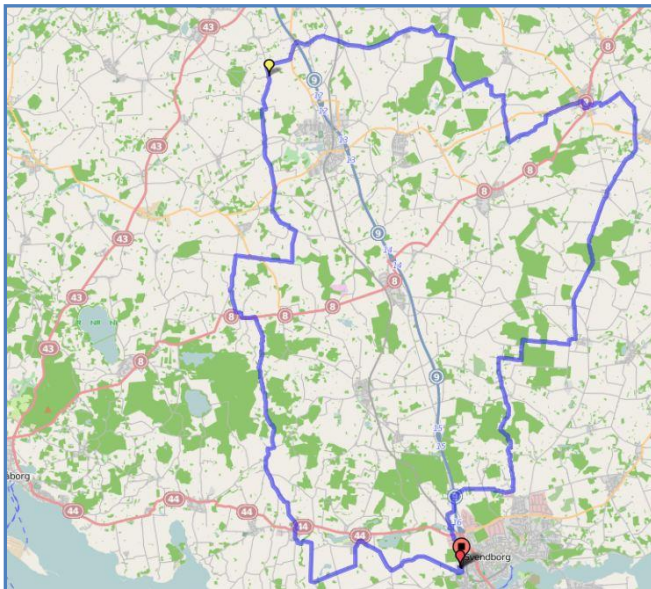

## Hellerup 80 km

Course Details	
Track Points	1121
Distance	80.95 kms
Estimated Time	3:16:25
Ascent	298 meters
Descent	297 meters
Start Elevation	30 meters
Finish Elevation	30 meters
Minimum Elevation	30 meters
Maximum Elevation	100 meters

## Hellerup 100 km

Course Details	
Track Points	1365
Distance	98.18 kms
Estimated Time	3:57:23
Ascent	359 meters
Descent	359 meters
Start Elevation	29 meters
Finish Elevation	29 meters
Minimum Elevation	18 meters
Maximum Elevation	106 meters

## Hellerup 120 km

Course Details	
Track Points	1723
Distance	118.75 kms
Estimated Time	4:50:48
Ascent	470 meters
Descent	474 meters
Start Elevation	32 meters
Finish Elevation	27 meters
Minimum Elevation	1 meters
Maximum Elevation	106 meters