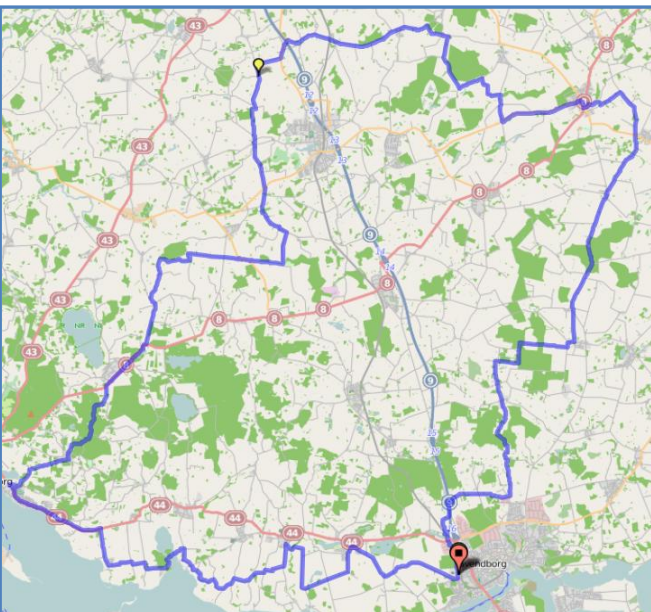

## Hellerup 80 km

Course Details	
Track Points	1121
Distance	80.95 kms
Estimated Time	3:16:25
Ascent	298 meters
Descent	297 meters
Start Elevation	30 meters
Finish Elevation	30 meters
Minimum Elevation	30 meters
Maximum Elevation	100 meters

## Hellerup 100 km

Course Details	
Track Points	1365
Distance	98.18 kms
Estimated Time	3:57:23
Ascent	359 meters
Descent	359 meters
Start Elevation	29 meters
Finish Elevation	29 meters
Minimum Elevation	18 meters
Maximum Elevation	106 meters

## Hellerup 120 km

Course Details	
Track Points	1723
Distance	118.75 kms
Estimated Time	4:50:48
Ascent	470 meters
Descent	474 meters
Start Elevation	32 meters
Finish Elevation	27 meters
Minimum Elevation	1 meters
Maximum Elevation	106 meters